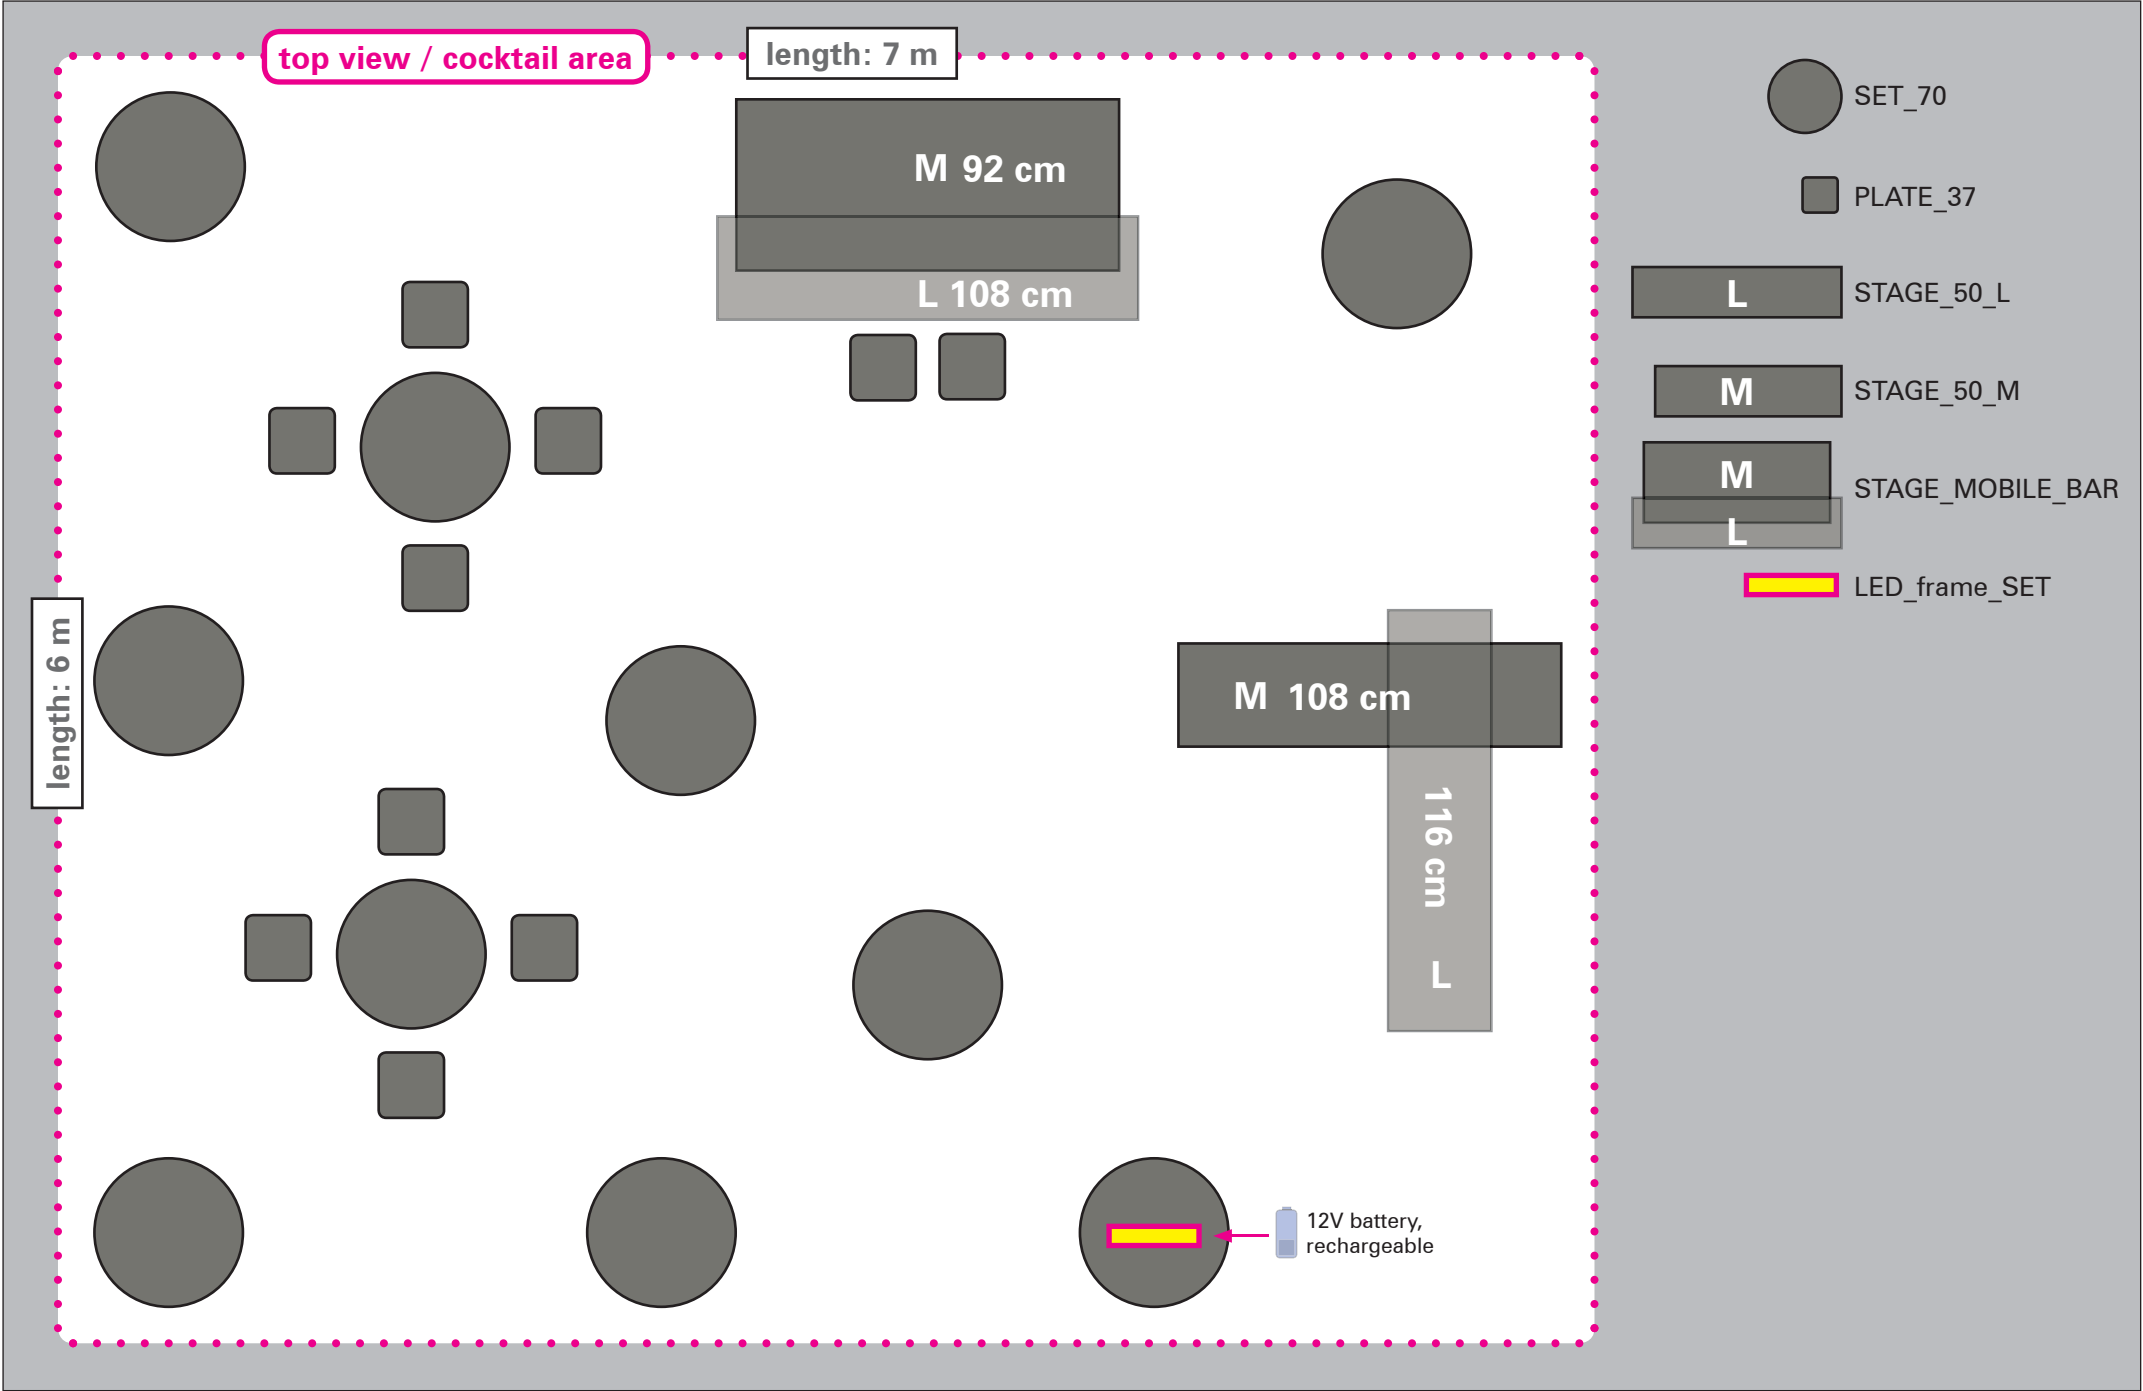

# VENTA®

BY BÜCHLIN DESIGN

BUFFET\_SETUP\_150\_PAX

VENTA | hot and cold buffet setup 150 PAX | overview

**VENTA | hot and cold buffet setup 150 PAX | recommended quantities**

- 2 x Buffet-Table / STAGE\_80\_L (item-no.: 80002)
- 2 x Buffet-Table / STAGE\_80\_M\_INDUCTION\_2G (item-no.: 80049)
- 1 x Buffet-Table / STAGE\_80\_XS\_BAIN-MARIE\_COOL+HOT (item-no.: 80063)
- 1 x Buffet-Table / STAGE\_80\_XS\_COOL+HOT (item-no.: 80006)
- 2 x Buffet-Table / STAGE\_80\_XS (item-no.: 80004)
- 2 x SNEEZEGUARD\_STAGE\_80\_XS\_LED (item-no.: 80053)
- 2 x HEATBRIDGE\_BEER\_SOLARIS\_180\_DS (item-no.: 66013)
- 1 x SHELF\_STAGE\_80\_L (item-no.: 80010)
- 2 x SHELF\_STAGE\_80\_M (item-no.: 80011)
- 1 x FRONTBLIND\_STAGE\_L\_BAMBOO\_COVERED (item-no.: 38036)
- 2 x FRONTBLIND\_STAGE\_XS\_BAMBOO\_COVERED (item-no.: 38040)
- 2 x SIDEBLIND\_STAGE\_80\_BAMBOO\_COVERED (item-no.: 38041)
- 1 x STAGE\_ETAGERE\_COOL\_SQ (item-no.: 32005)
- 1 x STAGE\_ETAGERE (set of 4) (item-no.: 32001)

VENTA | hot and cold buffet setup 150 PAX | example pictures

VENTA | cocktail area 150 PAX | overview

**VENTA | cocktail area 150 PAX | recommended quantities**

- 10 x Cocktail-Table / SET\_70 (item-no.: 23001)
- 10 x High Chair / PLATE\_37 (item-no.: 31001)
- 1 x Buffet-Table / STAGE\_50\_L (item-no.: 50002)
- 1 x Buffet-Table / STAGE\_50\_M (item-no.: 50003)
- 1 x STAGE\_MOBILE\_BAR (item-no.: 85001)
- 1 x LED\_FRAME\_SET (item-no.: 66001)

SET\_70 + LED\_FRAME\_SET (with rechargeable battery)

[www.ventadesign.de](http://www.ventadesign.de)

ideas | design | products since 1969