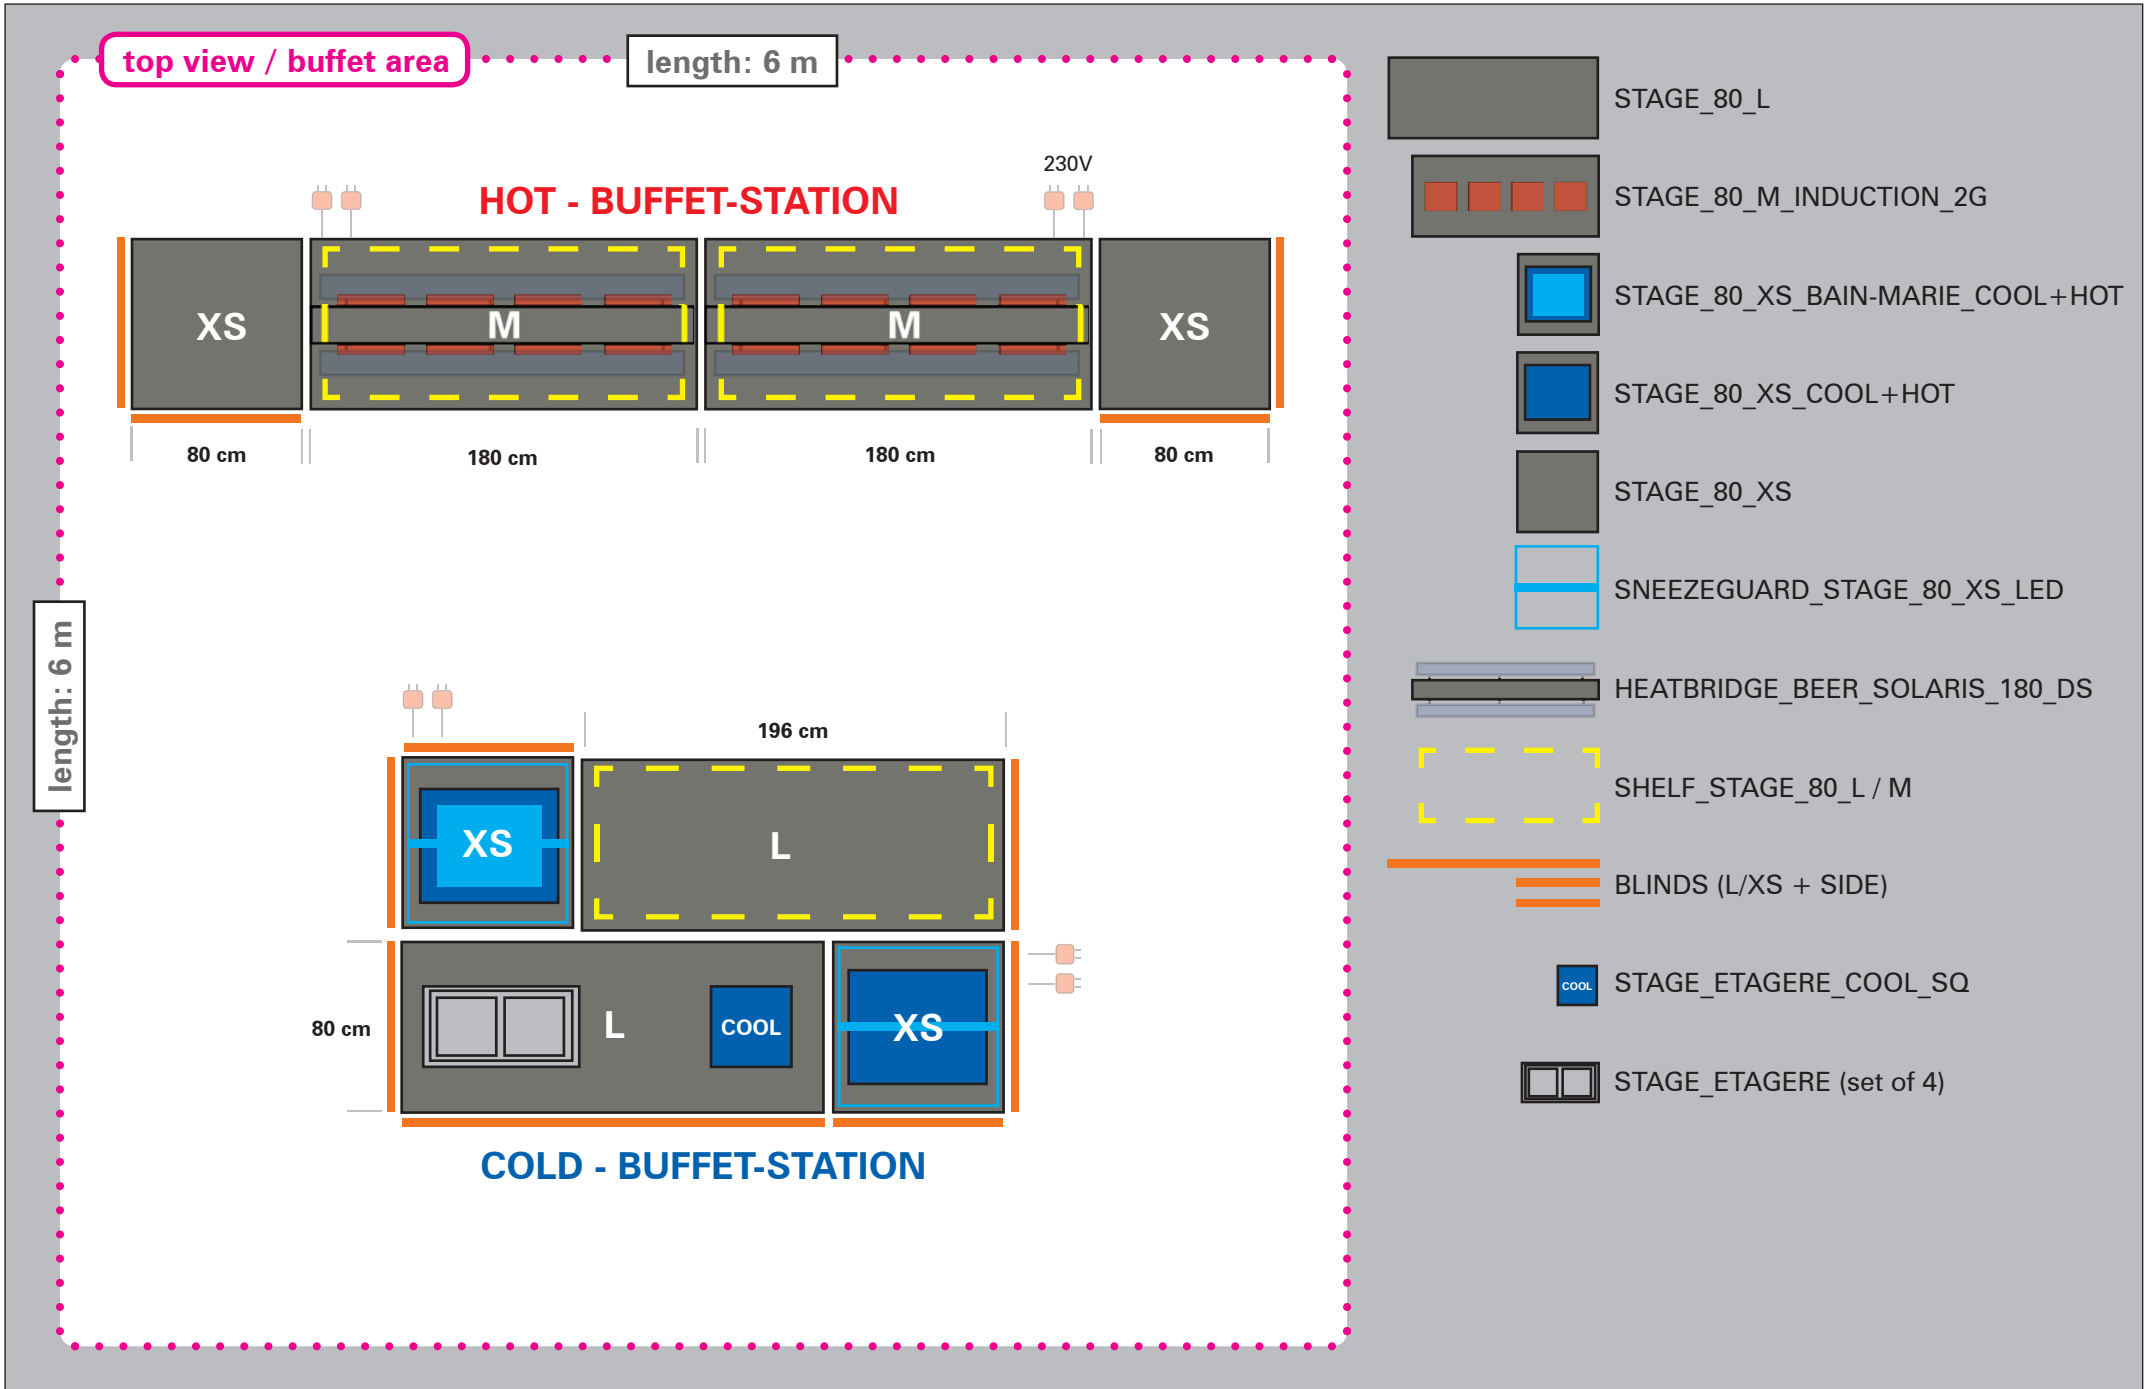

# VENTA®

BY BÜCHLIN DESIGN

BUFFET\_SETUP\_150\_PAX

VENTA | hot and cold buffet setup 150 PAX | overview

**VENTA | hot and cold buffet setup 150 PAX | recommended quantities**

- 2 x Buffet-Table / STAGE\_80\_L (item-no.: 80002)
- 2 x Buffet-Table / STAGE\_80\_M\_INDUCTION\_2G (item-no.: 80049)
- 1 x Buffet-Table / STAGE\_80\_XS\_BAIN-MARIE\_COOL+HOT (item-no.: 80063)
- 1 x Buffet-Table / STAGE\_80\_XS\_COOL+HOT (item-no.: 80006)
- 2 x Buffet-Table / STAGE\_80\_XS (item-no.: 80004)
- 2 x SNEEZEGUARD\_STAGE\_80\_XS\_LED (item-no.: 80053)
- 2 x HEATBRIDGE\_BEER\_SOLARIS\_180\_DS (item-no.: 66013)
- 1 x SHELF\_STAGE\_80\_L (item-no.: 80010)
- 2 x SHELF\_STAGE\_80\_M (item-no.: 80011)
- 1 x FRONTBLIND\_STAGE\_L\_BAMBOO\_COVERED (item-no.: 38036)
- 2 x FRONTBLIND\_STAGE\_XS\_BAMBOO\_COVERED (item-no.: 38040)
- 2 x SIDEBLIND\_STAGE\_80\_BAMBOO\_COVERED (item-no.: 38041)
- 1 x STAGE\_ETAGERE\_COOL\_SQ (item-no.: 32005)
- 1 x STAGE\_ETAGERE (set of 4) (item-no.: 32001)

VENTA | hot and cold buffet setup 150 PAX | example pictures

VENTA | cocktail area 150 PAX | overview

**VENTA | cocktail area 150 PAX | recommended quantities**

- 10 x Cocktail-Table / SET\_70 (item-no.: 23001)
- 10 x High Chair / PLATE\_37 (item-no.: 31001)
- 1 x Buffet-Table / STAGE\_50\_L (item-no.: 50002)
- 1 x Buffet-Table / STAGE\_50\_M (item-no.: 50003)
- 1 x STAGE\_MOBILE\_BAR (item-no.: 85001)
- 1 x LED\_FRAME\_SET (item-no.: 66001)

SET\_70 + LED\_FRAME\_SET (with rechargeable battery)

[www.ventadesign.de](http://www.ventadesign.de)

ideas | design | products since 1969